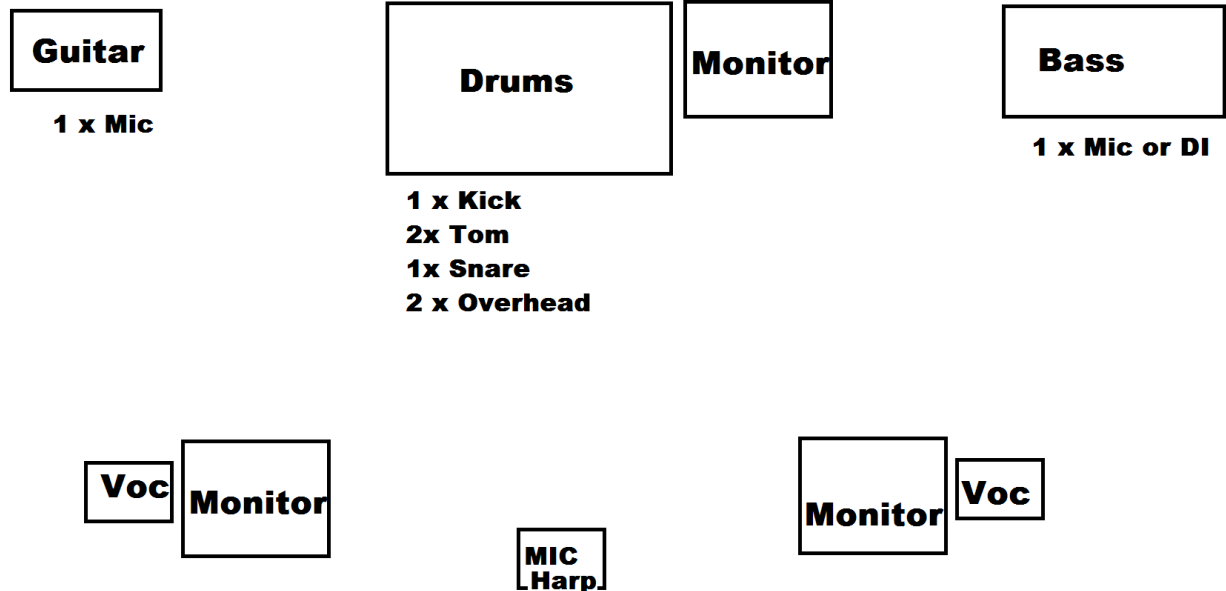

Bonesaw 57

raw-power-truck-a-billy

Guitar :

we use an Combo ! So we need 1 x Microphone !

Bass:

we got an Amp with Direct Out or use 1x Microphone.

Drums:

1 x Kick / 1 x Snare / 2 x Toms /
1 x Hihat / 1 x Ride / 3 x Crash

we need 3 x Monitor/Wedges (Git/Bass/Drums),
2 x Microphones for the Voice (ShureSM58)
1 x Mic. For BluesHarp (ShureSM57 is great)

www.bonesaw57.de // 57bonesaw@googlemail.com